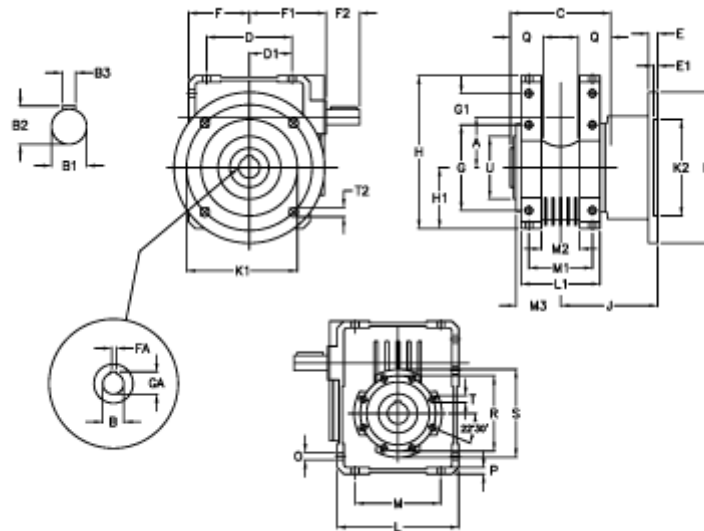

Article number: 3922110040400

Description: Worm gear with solid input shaft  
W 110UF1-40-HS unassembled

## Measures

A = 110.10	Description = W110UF-xx-P80 B5	G1 = 58.0	L = 250	Q = 45
B = 42	E = 20	GA = 45.3	L1 = 143	R = 165
B1 = 25	E1 = 12	H = 308.0	M = 184	S = 200
B2 = 28.0	F = 125.0	H1 = 125.0	M1 = 115	T = M12x19
B3 = 8	F1 = 157.0	J = 179.5	M2 = 69	T2 = 13.0
C = 155	F2 = 60	K = 280	M3 = 73.0	U = 130
D = 174.0	FA = 12	K1 = 230	O = 14.0	
D1 = 82.0	G = 184	K2 = 170	P = 14	